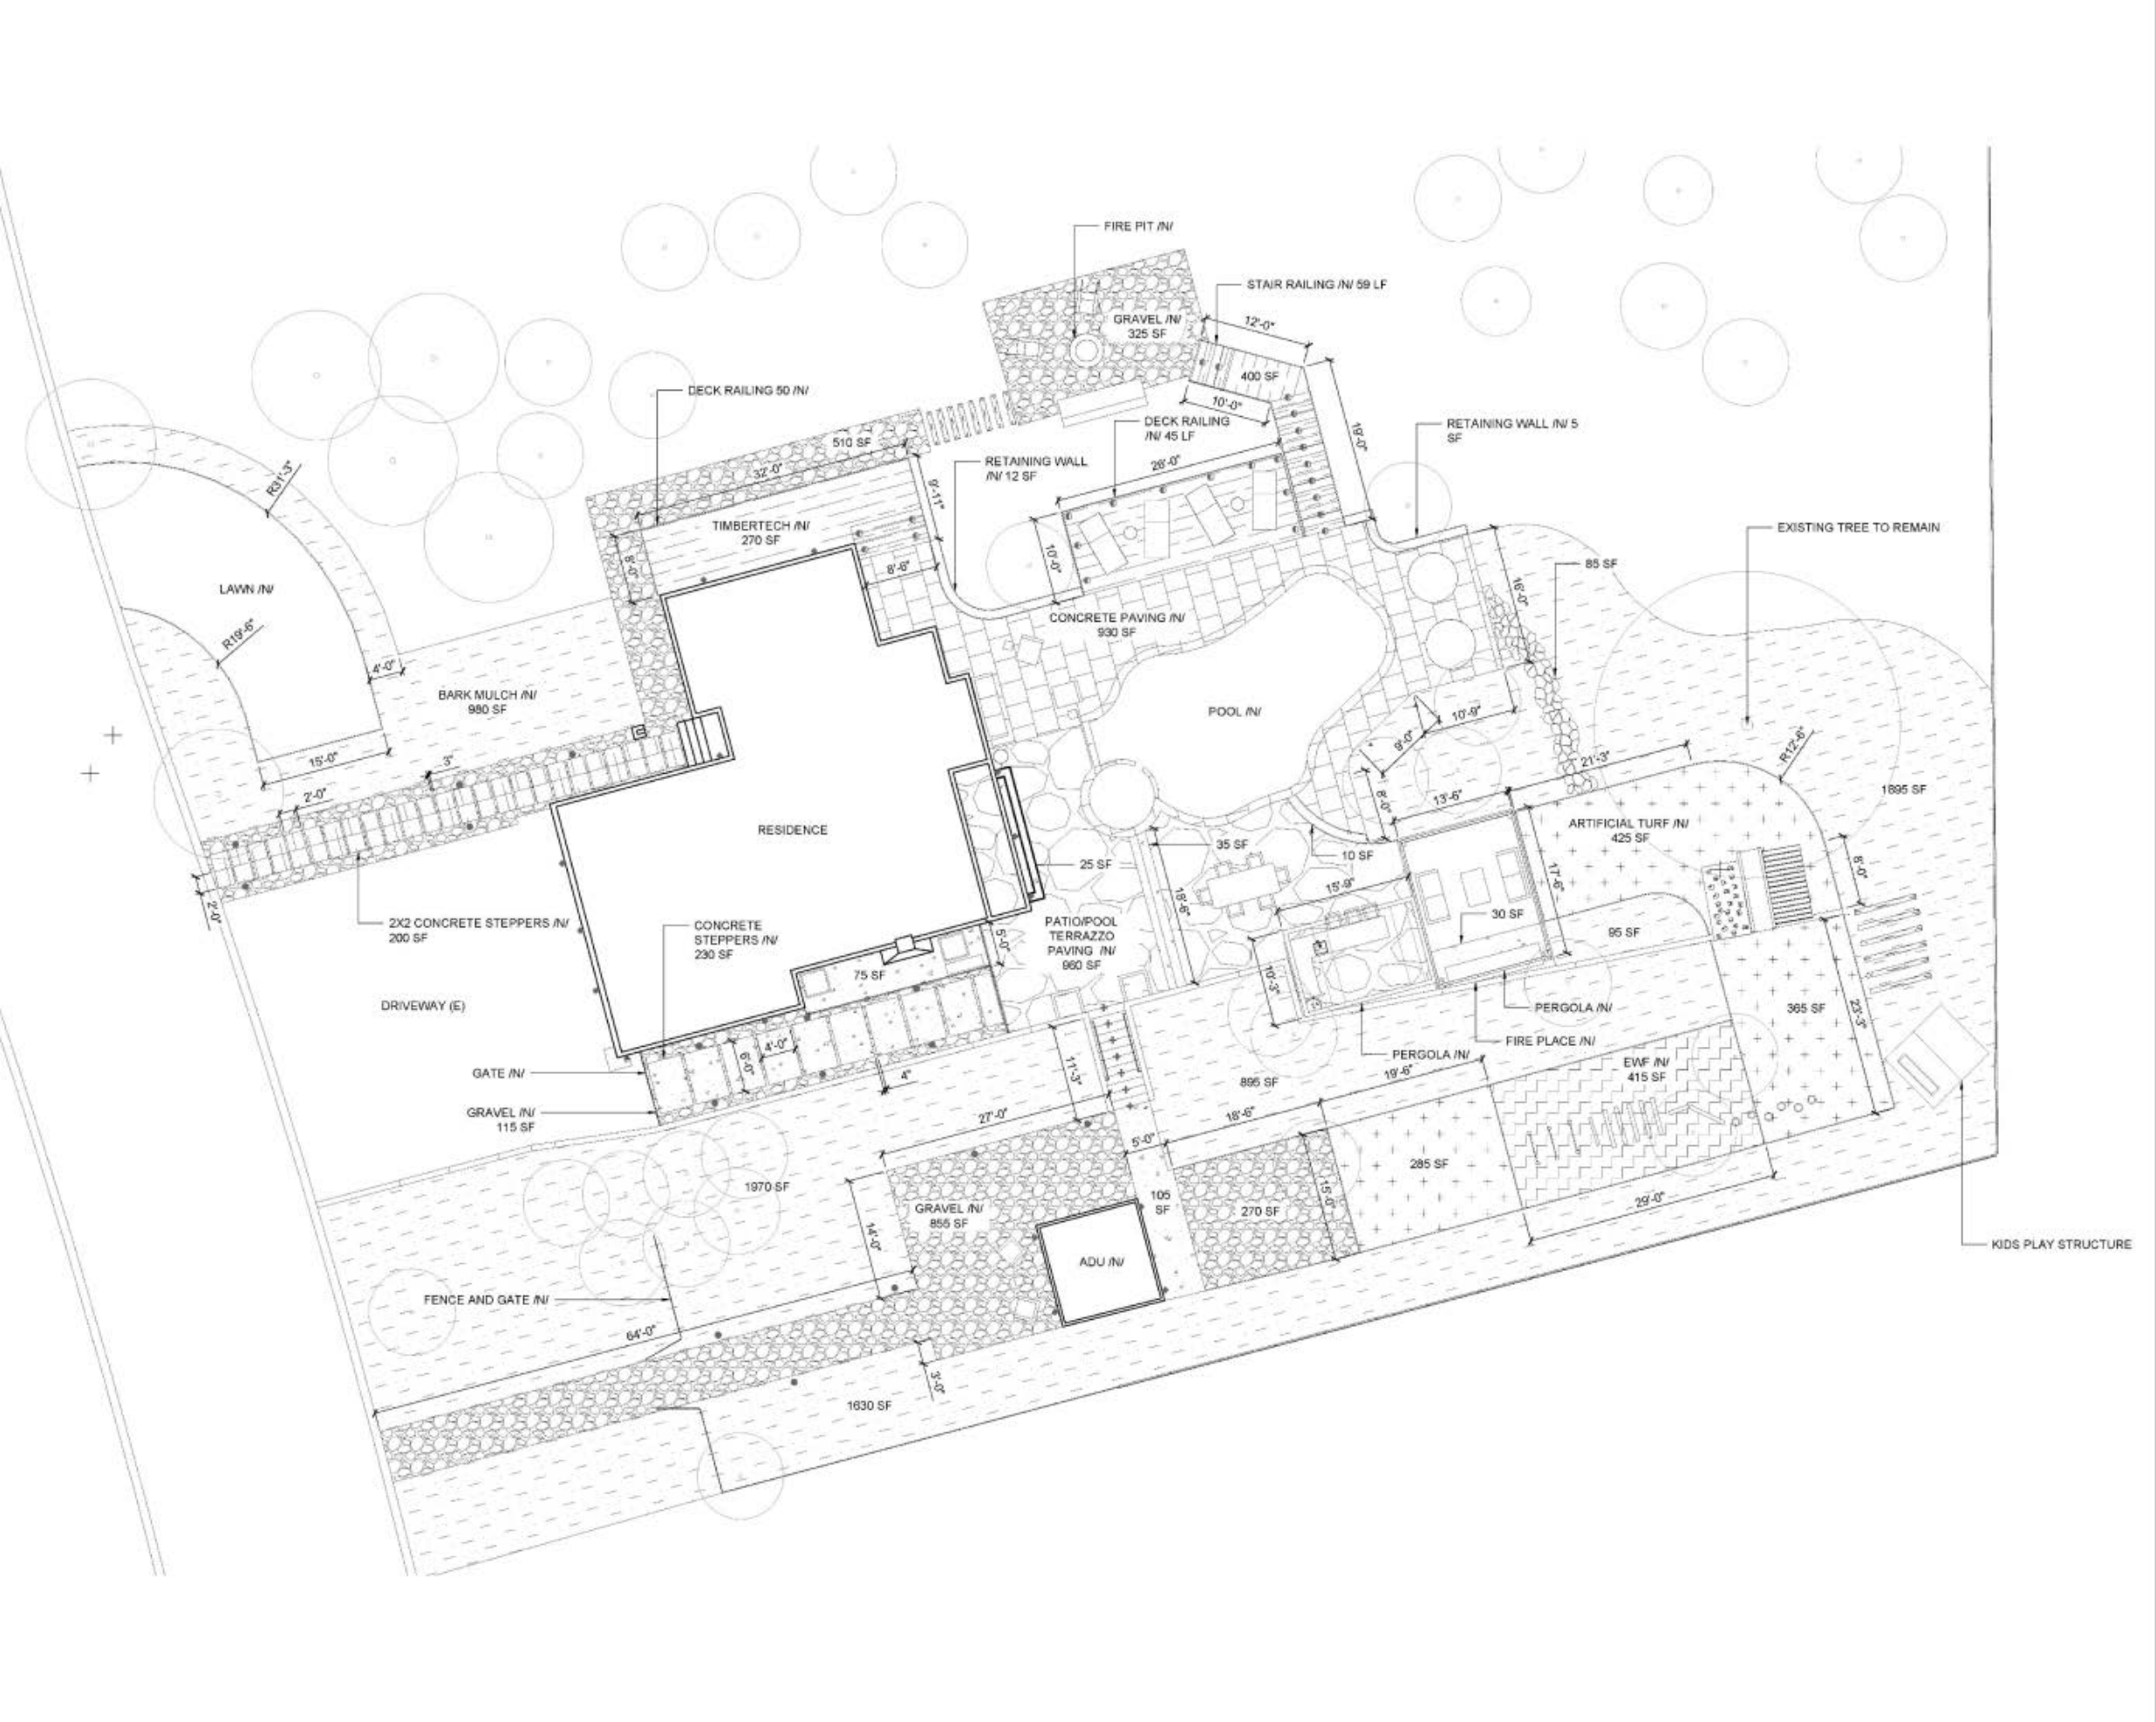

$0	6	Chitalpa tashkentensis	Chitalpa	tree	8, 9, 7, 10, 6		Full sun, Partial sun	low	ARP (pollinator friendly), drought tolerant, shade tree, fast growing, showy flowers, heat tolerant	20-40 feet	15 gal
$0	2	Olea europaea (Fruitless)	Fruitless Olive Tree	tree	8, 9, 10		Full sun	low	shade tree, dog-safe, specimen, low maintenance	potentially invasive, high litter	20-40 feet "24"" box"
$0	2	Citrus - Dwarf Meyer Lemon	Fruit Tree, Meyer Lemon	fruit tree / edible	13, 11, 9, 10, 12		Full sun	medium	ARP (pollinator friendly), aromatic/fragrant, container plant, low maintenance, edible, showy fruit/berries	attracts bees, toxic	8-20 feet 15 gal