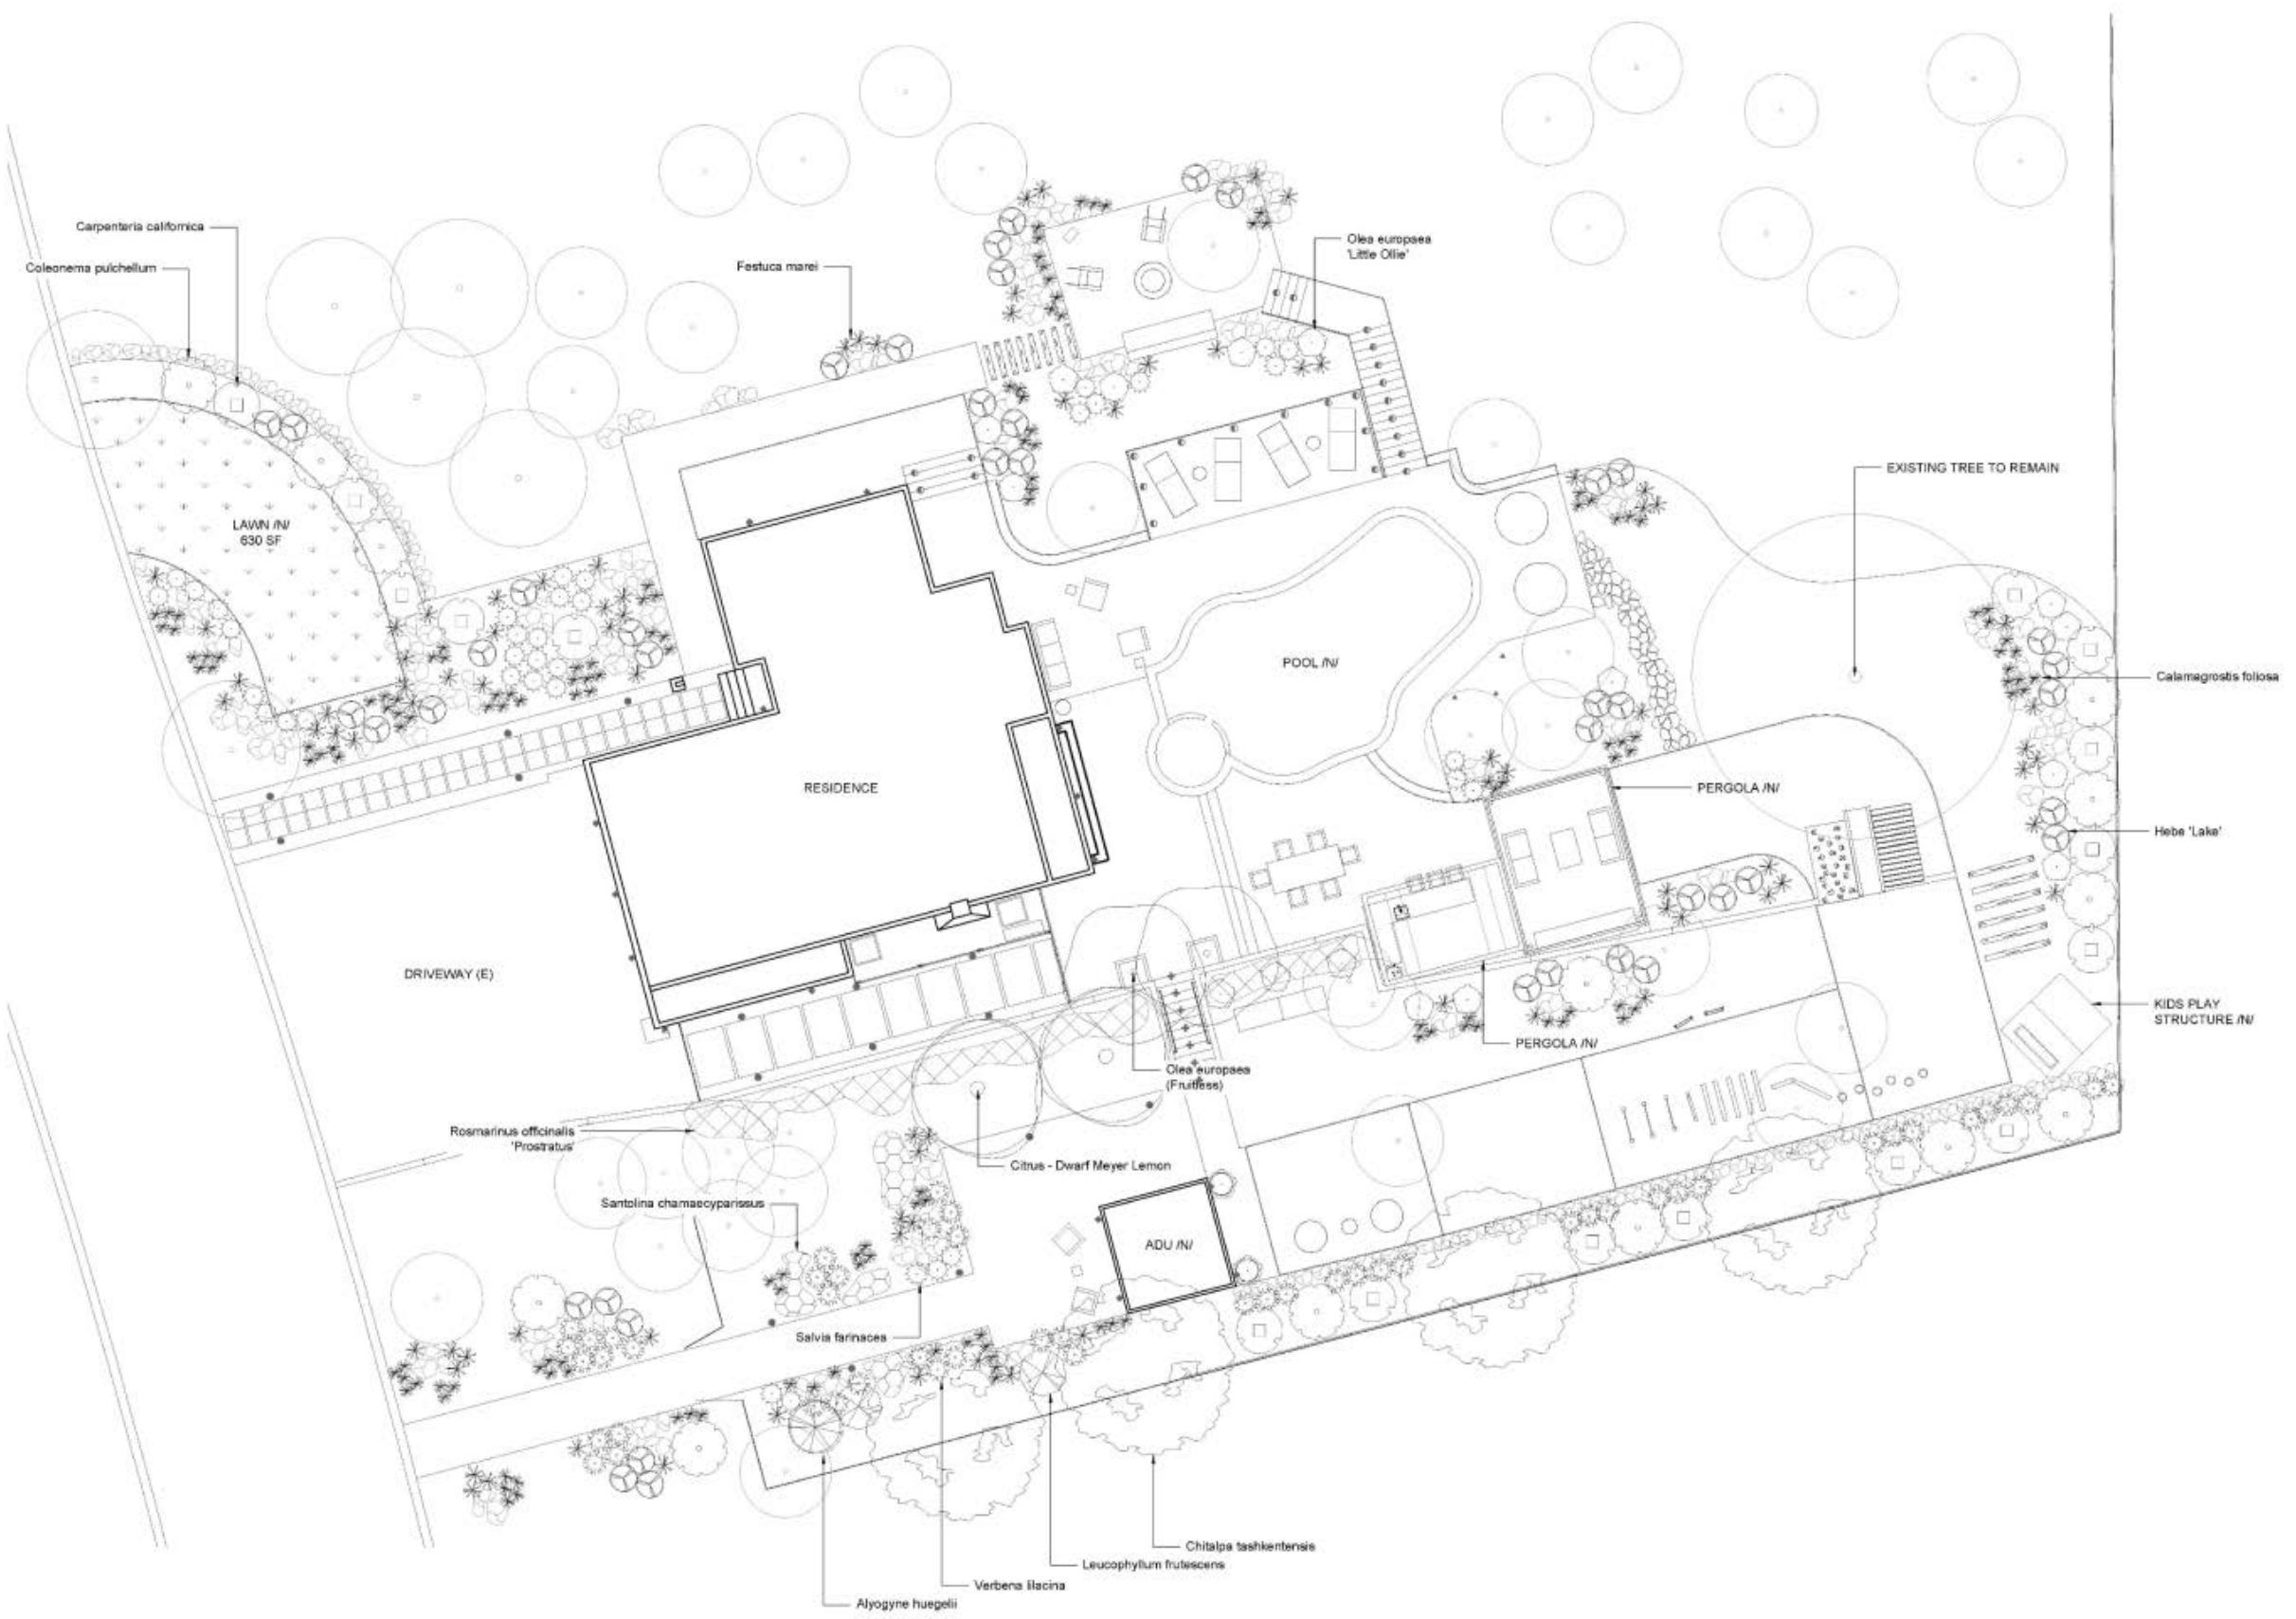

Carpenteria californica

Coleonema pulchellum

LAWN /W/
630 SF

Festuca mareii

Olea europaea
'Little Olive'

EXISTING TREE TO REMAIN

RESIDENCE

POOL /W/

PERGOLA /W/

Calamagrostis foliosa

Hebe 'Lake'

KIDS PLAY
STRUCTURE /W/

DRIVEWAY (E)

Olea europaea
(Frutifera)

Rosmarinus officinalis
'Prostratus'

Citrus - Dwarf Meyer Lemon

Santolina chamaecyparissus

Salvia farinacea

ADU /W/

Alyogyne huegelii

Verbena ilicina

Leucophyllum frutescens

Chitalpa tashkentensis