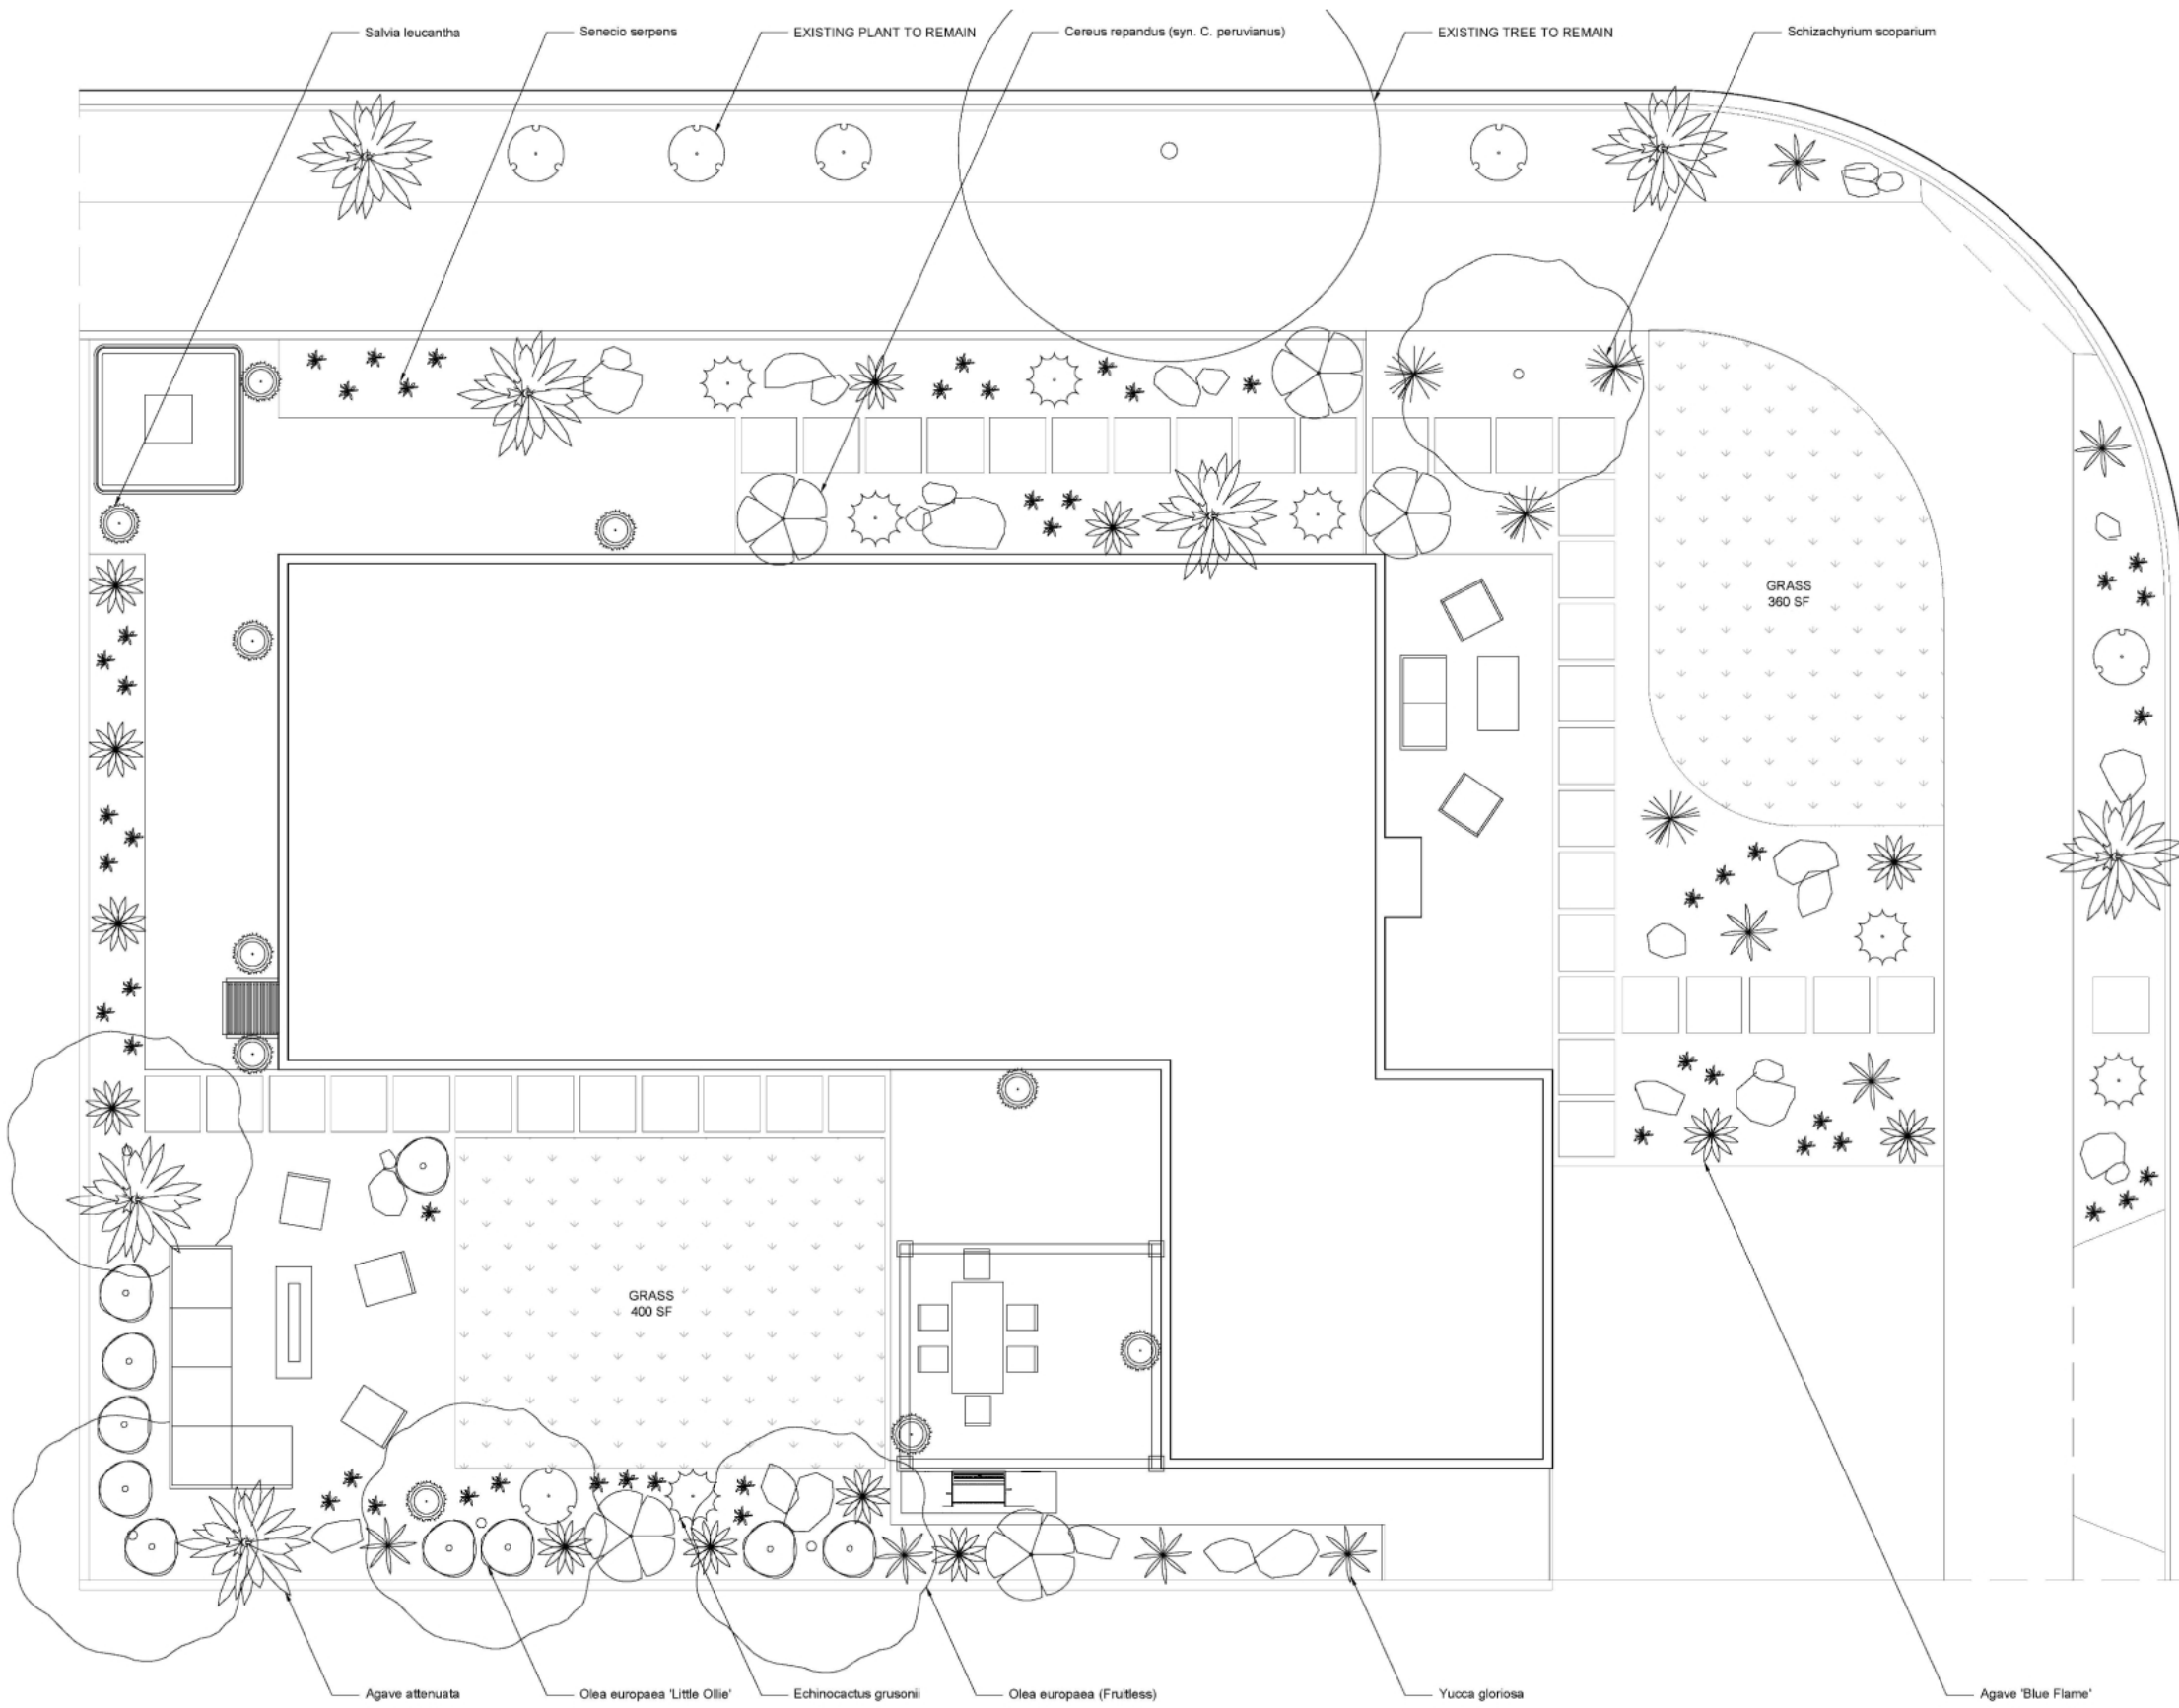

Outdoor Transformation Design Deliverables

What you can expect to receive with the
purchase of a Yardzen design package

Yardzen

PLANTING LEGEND

SYMBOL	NO.	TYPE	SCIENTIFIC NAME	COMMON NAME	QTY	CONTAINER SIZE	WATER
	1.	EXISTING TREE TO REMAIN					
	2.	EXISTING PLANT TO REMAIN					
	3.	TREE	<i>Olea europaea</i> (Fruitless)	Fruitless Olive Tree	5	24" BOX	Low
	4.	SHRUB	<i>Olea europaea</i> 'Little Ollie'	Dwarf Olive	10	5 GAL.	Low
	5.	SHRUB	<i>Salvia leucantha</i>	Mexican Bush Sage	10	1 GAL.	Low
	6.	ORNAMENTAL GRASS	<i>Schizachyrium scoparium</i>	Little Bluestem	4	1 GAL.	Low
	7.	XEROPHYTE	<i>Agave attenuata</i>	Fox Tail Agave	7	5 GAL.	Low
	8.	XEROPHYTE	<i>Agave</i> 'Blue Flame'	Blue Flame Agave	13	5 GAL.	Low
	9.	XEROPHYTE	<i>Cereus repandus</i> (syn. <i>C. peruvianus</i>)	Peruvian Apple Cactus	5	5 GAL.	Low
	10.	XEROPHYTE	<i>Echinocactus grusonii</i>	Golden Barrel Cactus	7	5 GAL.	Low
	11.	XEROPHYTE	<i>Senecio serpens</i> (syn. <i>Curio repens</i>)	Blue Chalksticks	50	4 INCH	Low
	12.	XEROPHYTE	<i>Yucca gloriosa</i>	Spanish Dagger	8	5 GAL.	Low

*Pollinator-friendly plant species

GROUNDCOVER (HATCH) PLANTING LEGEND

HATCH	NO.	SCIENTIFIC NAME	COMMON NAME	QTY	SPACING	CONTAINER SIZE	WATER
	24.	(Contractor to select species)	LAWN	760 SF	-	-	-

MATERIALS LEGEND

HATCH	NO.	NAME	QTY
	1.	CONCRETE	700 SF
	2.	GRAVEL	1900 SF
	3.	3'x3' CONCRETE STEPPERS	387 SF
	4.	COMPOSITE DECKING	500 SF

LIGHTING LEGEND

SYMBOL	NO.	TYPE	QTY
	1.	PATH LIGHT	20
	2.	WALL LIGHT	16
	3.	STRING-LIGHT	60 LF